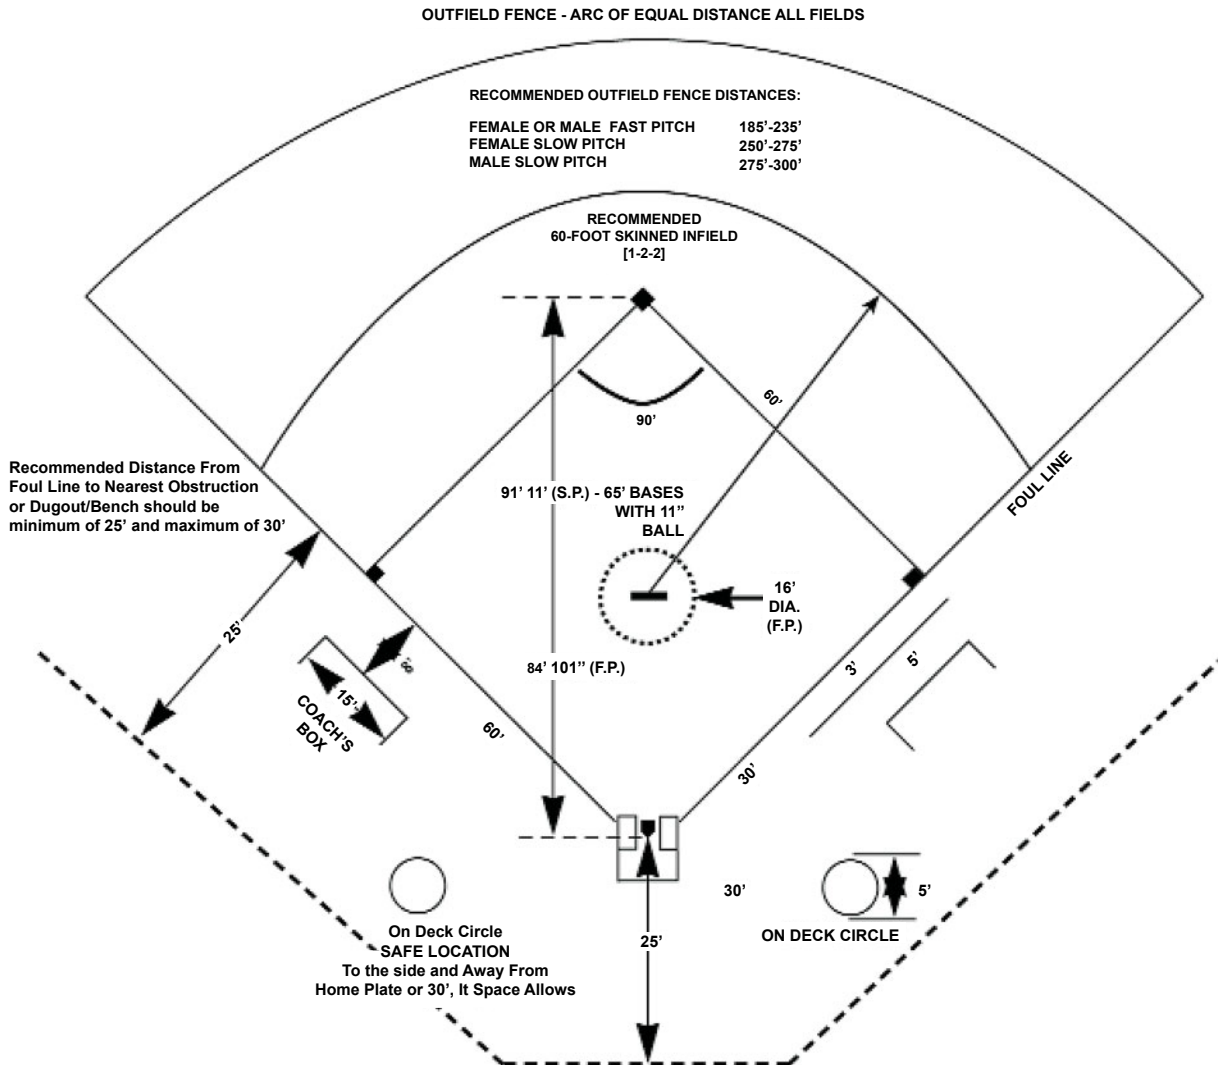

Softball Field Dimensions

- +1 (833) 975-3777
- www.worldsportsusa.com
- sales@worldsportsusa.com

* 2010 NFHS SOFTBALL RULES CHANGES

1-1-2b Changed the female fast-pitch pitching distance to 43 feet effective with the 2010-11 academic year. NOTE: Individual state associations are permitted to adopt the 43-foot distance in 2009-10, if desired.