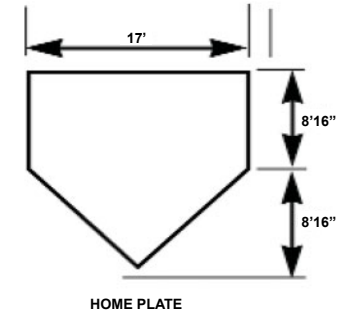

Softball Field Dimensions

- +1 (833) 975-3777
- www.worldsportsusa.com
- sales@worldsportsusa.com

* 2010 NFHS SOFTBALL RULES CHANGES

1-1-2b Changed the female fast-pitch pitching distance to 43 feet effective with the 2010-11 academic year. NOTE: Individual state associations are permitted to adopt the 43-foot distance in 2009-10, if desired.