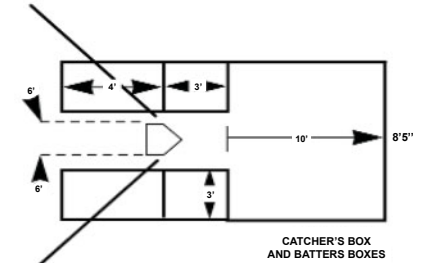

Softball Field Dimensions

- +1 (833) 975-3777
- www.worldsportsusa.com
- sales@worldsportsusa.com

* 2010 NFHS SOFTBALL RULES CHANGES

1-1-2b Changed the female fast-pitch pitching distance to 43 feet effective with the 2010-11 academic year. NOTE: Individual state associations are permitted to adopt the 43-foot distance in 2009-10, if desired.