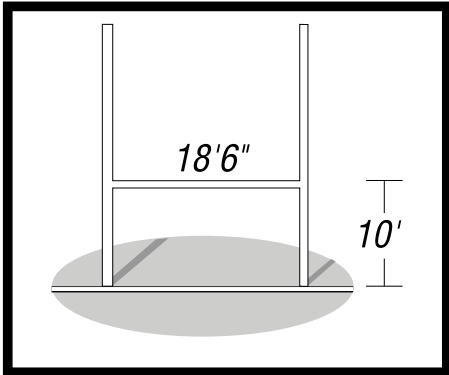

Rugby Field Dimensions

+1 (833) 975-3777 www.worldsportsusa.com
 sales@worldsportsusa.com

RUGBY GOAL DETAIL

UNION RUGBY
 (shown right) is the version of Rugby played by high schools, colleges, and other non-professional organizations.

LEAGUE RUGBY
 (not shown) is the professional version of the game.

Touch Line Length of entire Field: 160 yds.