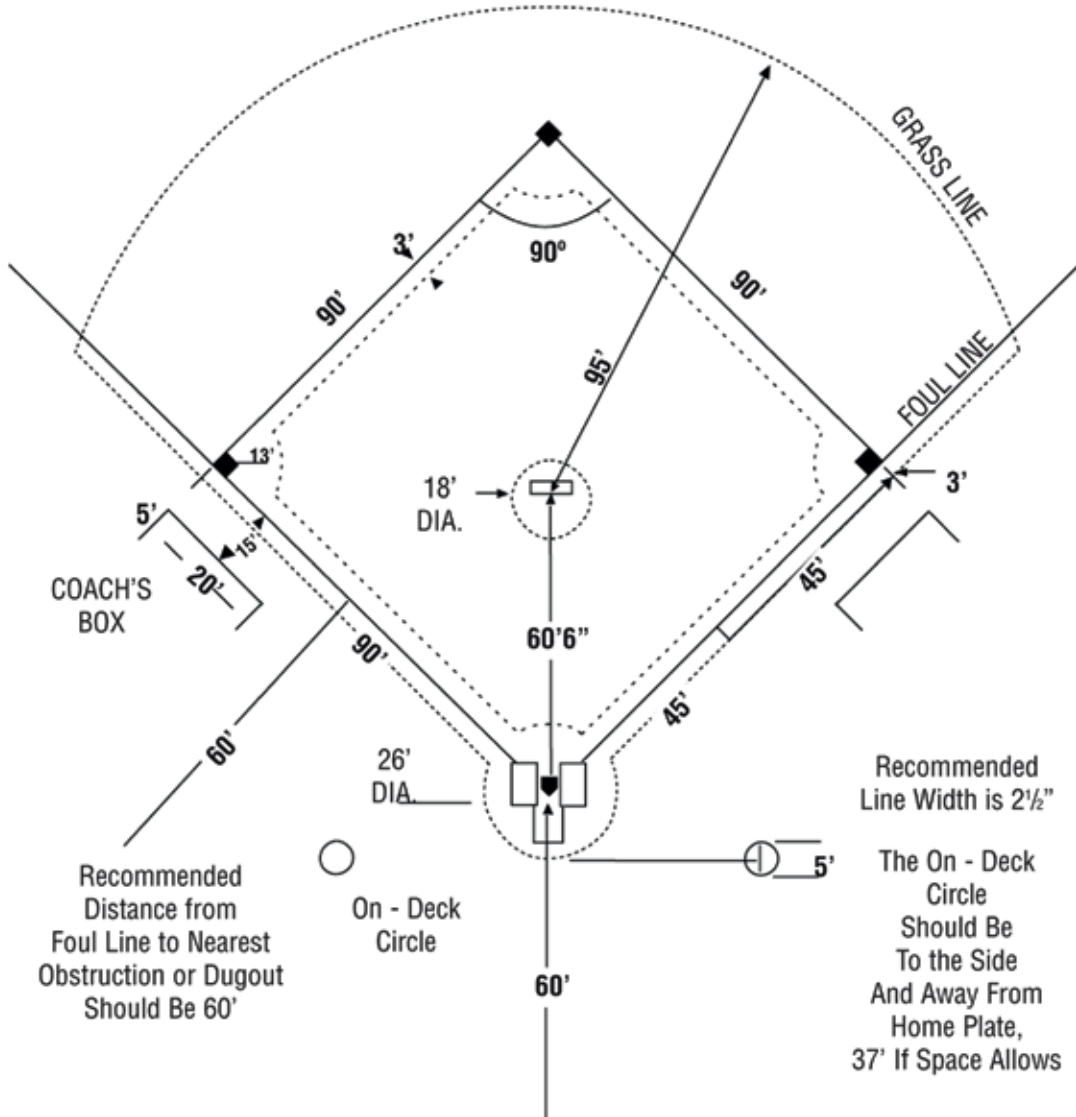

# Baseball Field Dimensions (High School/College/Professional)

+1 (833) 975-3777    www.worldsportsusa.com  
sales@worldsportsusa.com

Recommended Line Width is 2 1/2"

The On - Deck Circle Should Be To the Side And Away From Home Plate, 37' If Space Allows