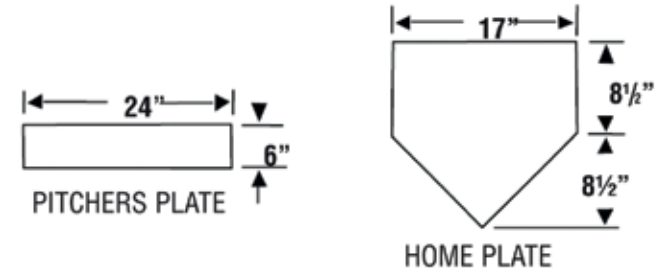

# Baseball Field Dimensions (High School/College/Professional)

+1 (833) 975-3777    www.worldsportsusa.com  
sales@worldsportsusa.com

Recommended Line Width is 2 1/2"

The On - Deck Circle Should Be To the Side And Away From Home Plate, 37' If Space Allows