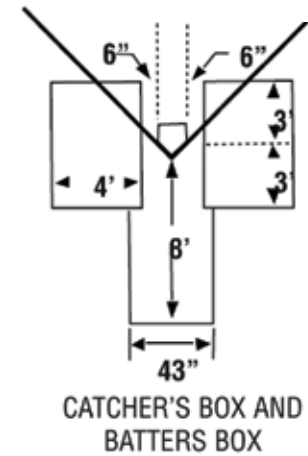

# Baseball Field Dimensions (High School/College/Professional)

+1 (833) 975-3777    www.worldsportsusa.com  
sales@worldsportsusa.com

Recommended Line Width is 2 1/2"

The On - Deck Circle Should Be To the Side And Away From Home Plate, 37' If Space Allows